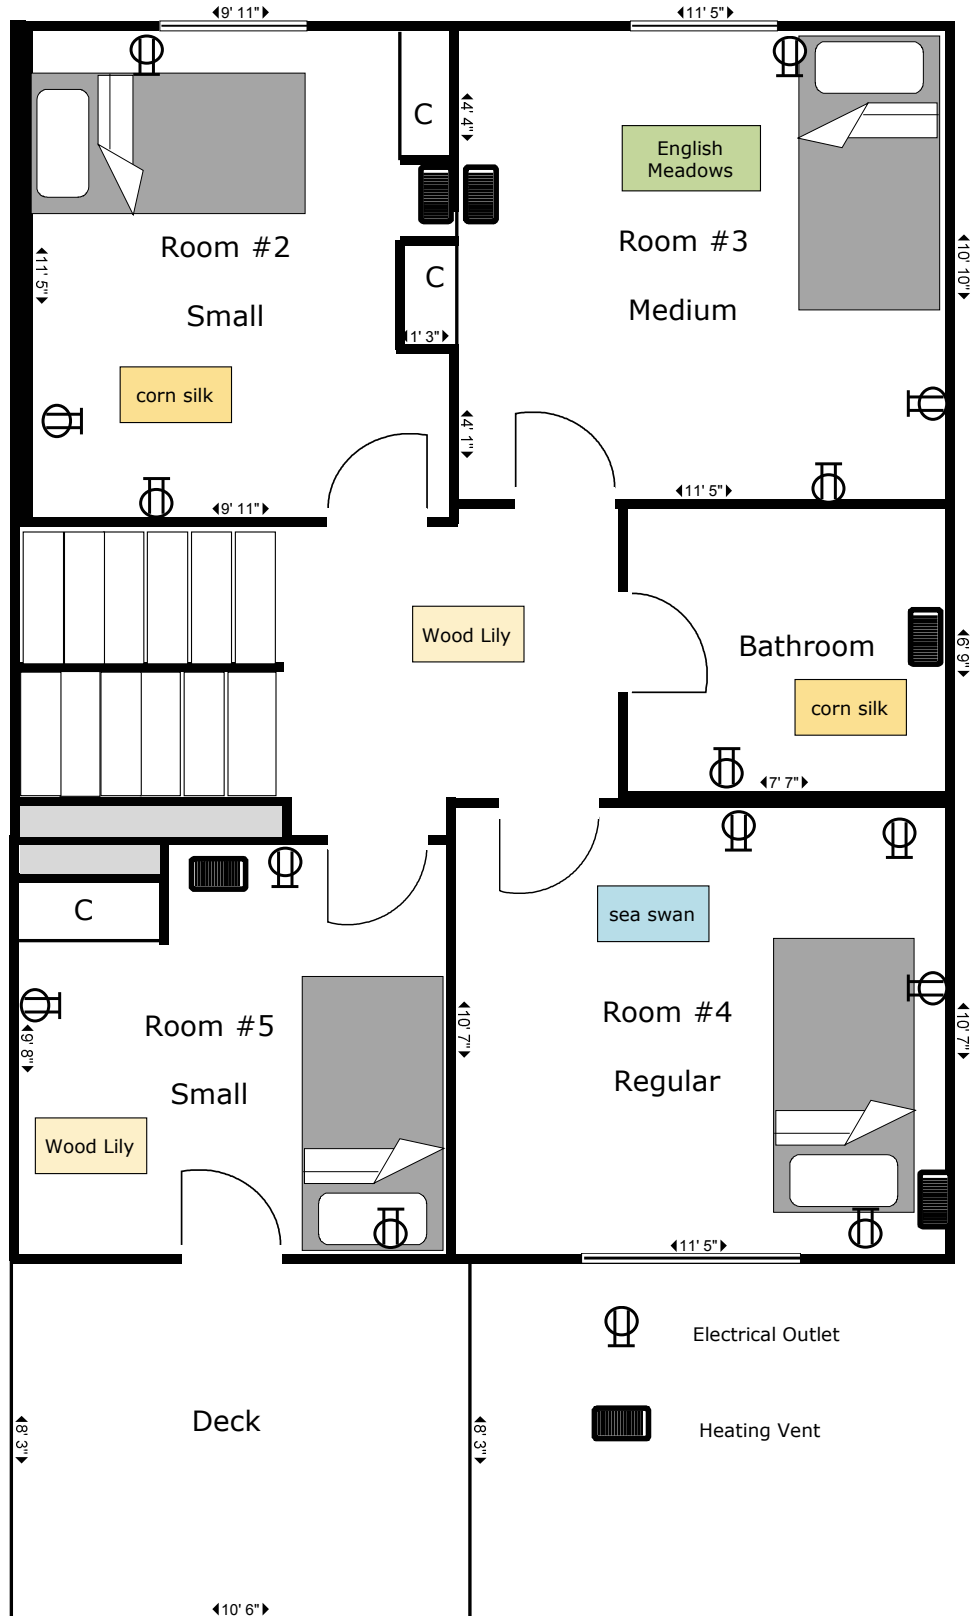

32 Aberdeen 1st Floor

-  Thermostat
-  Electrical Outlet
-  Heating Vent

32 Aberdeen 2nd Floor

32 Aberdeen 3rd Floor

Electrical Outlet

heating vent

Fuse
box

Fuse Box

32 Aberdeen Basement

Forced Air Furnace

Electrical Outlet

Hot Water Tank

Main Water Shut-off

Breaker Panel

Aberdeen Street