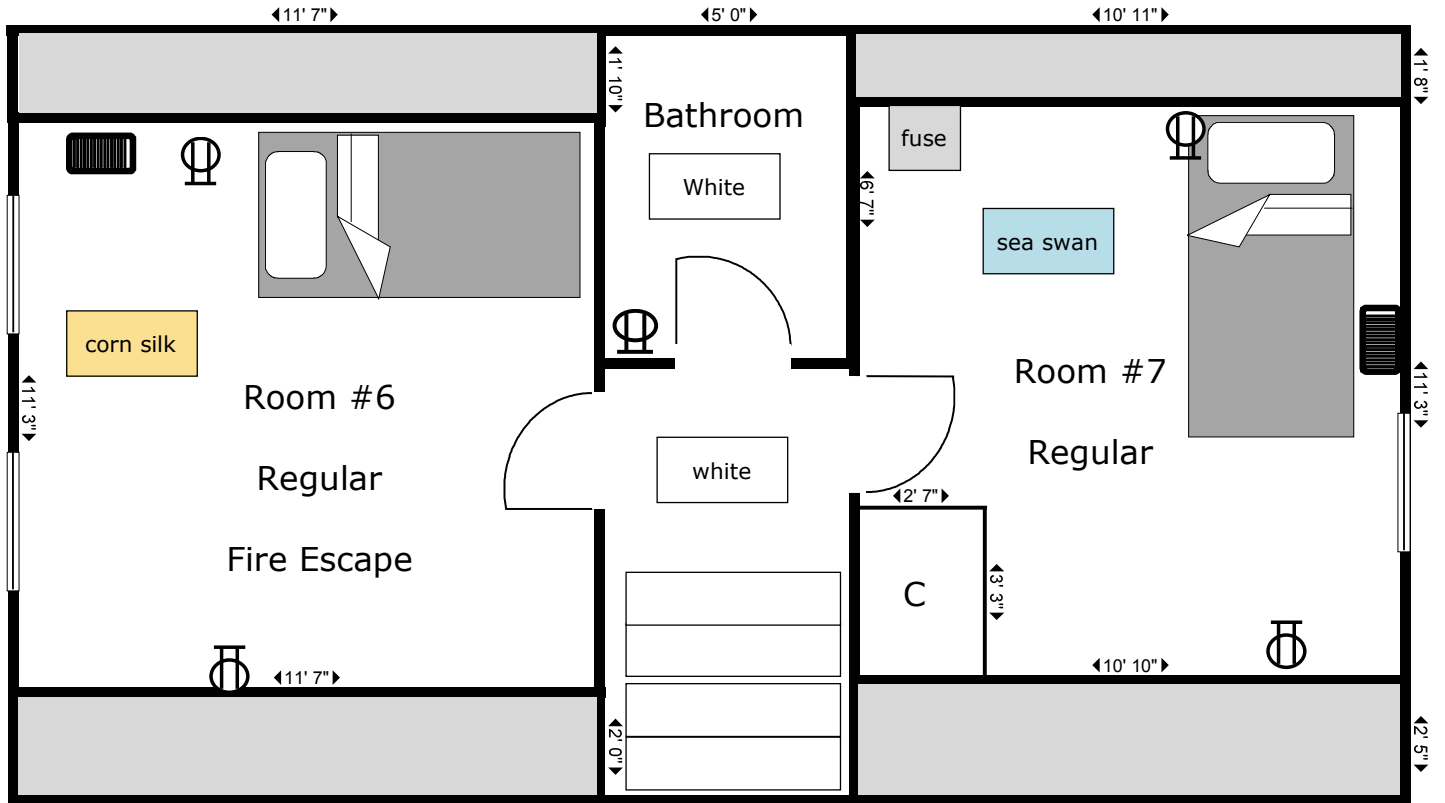

32 Aberdeen 1st Floor

-  Thermostat
-  Electrical Outlet
-  Heating Vent

32 Aberdeen 2nd Floor

32 Aberdeen 3rd Floor

Electrical Outlet

heating vent

Fuse
box

Fuse Box

32 Aberdeen Basement

Forced Air Furnace

Electrical Outlet

Hot Water Tank

Main Water Shut-off

Breaker Panel

Aberdeen Street