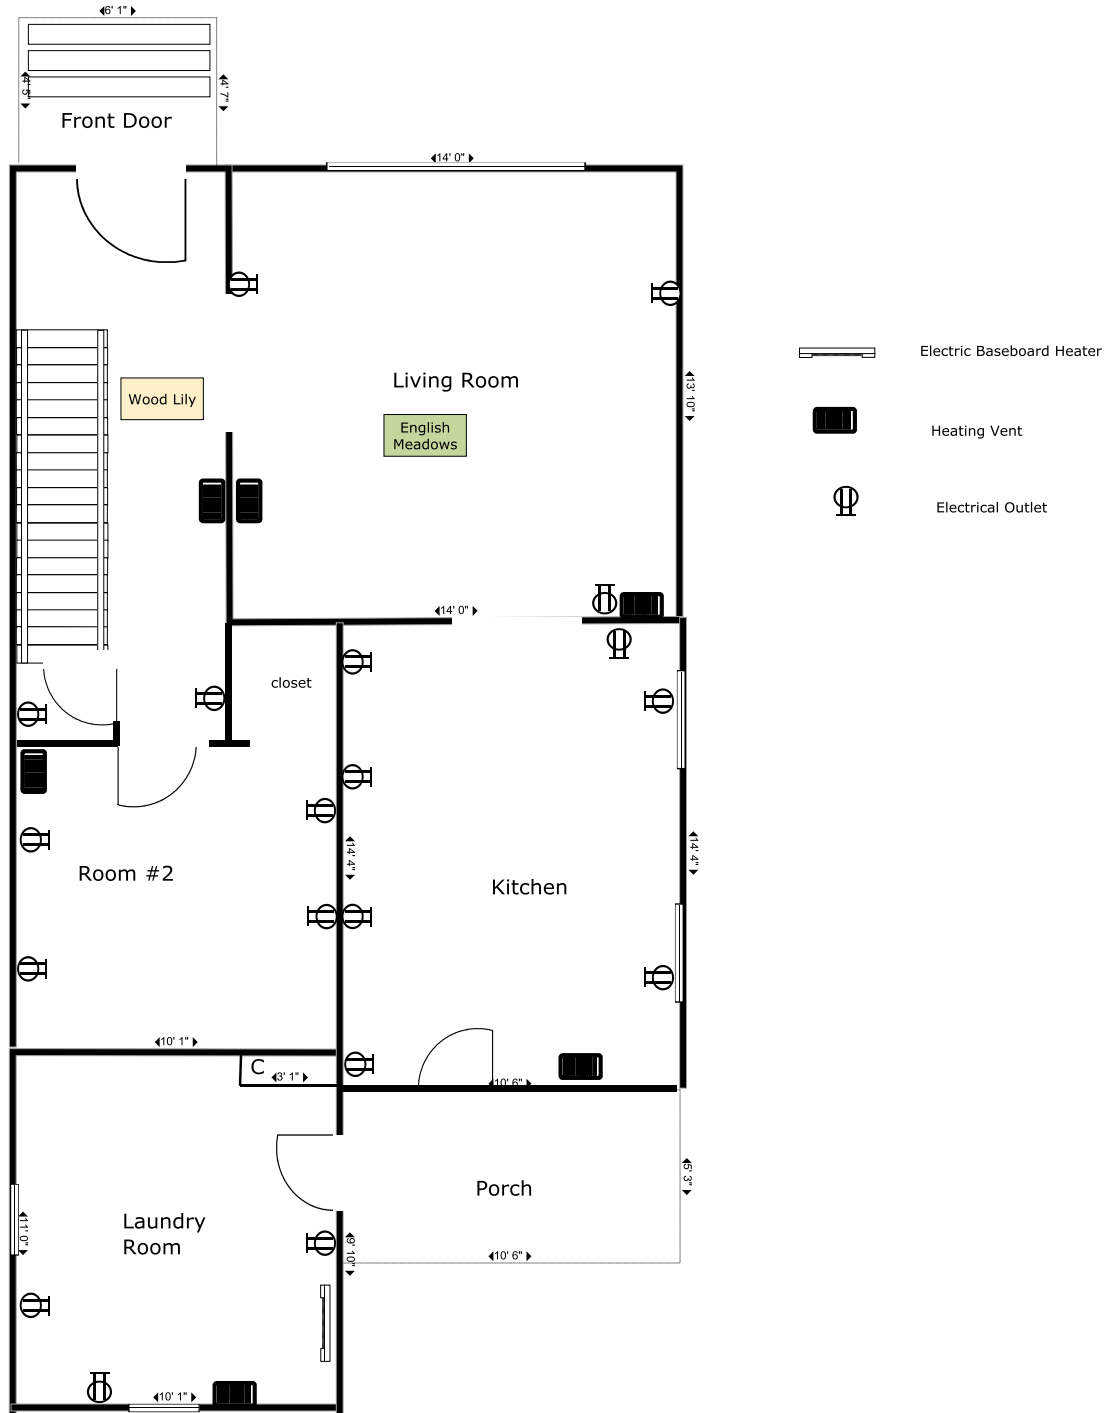

# 30 Garrett 1st Floor

Porch

# 30 Garrett 2nd Floor

-  Electrical Outlet
-  Heating Vent

# 30 Garrett Basement

Garrett Street

Breaker Panel

Main Water Shut-off

Hot Water Tank

Forced Air Furnace